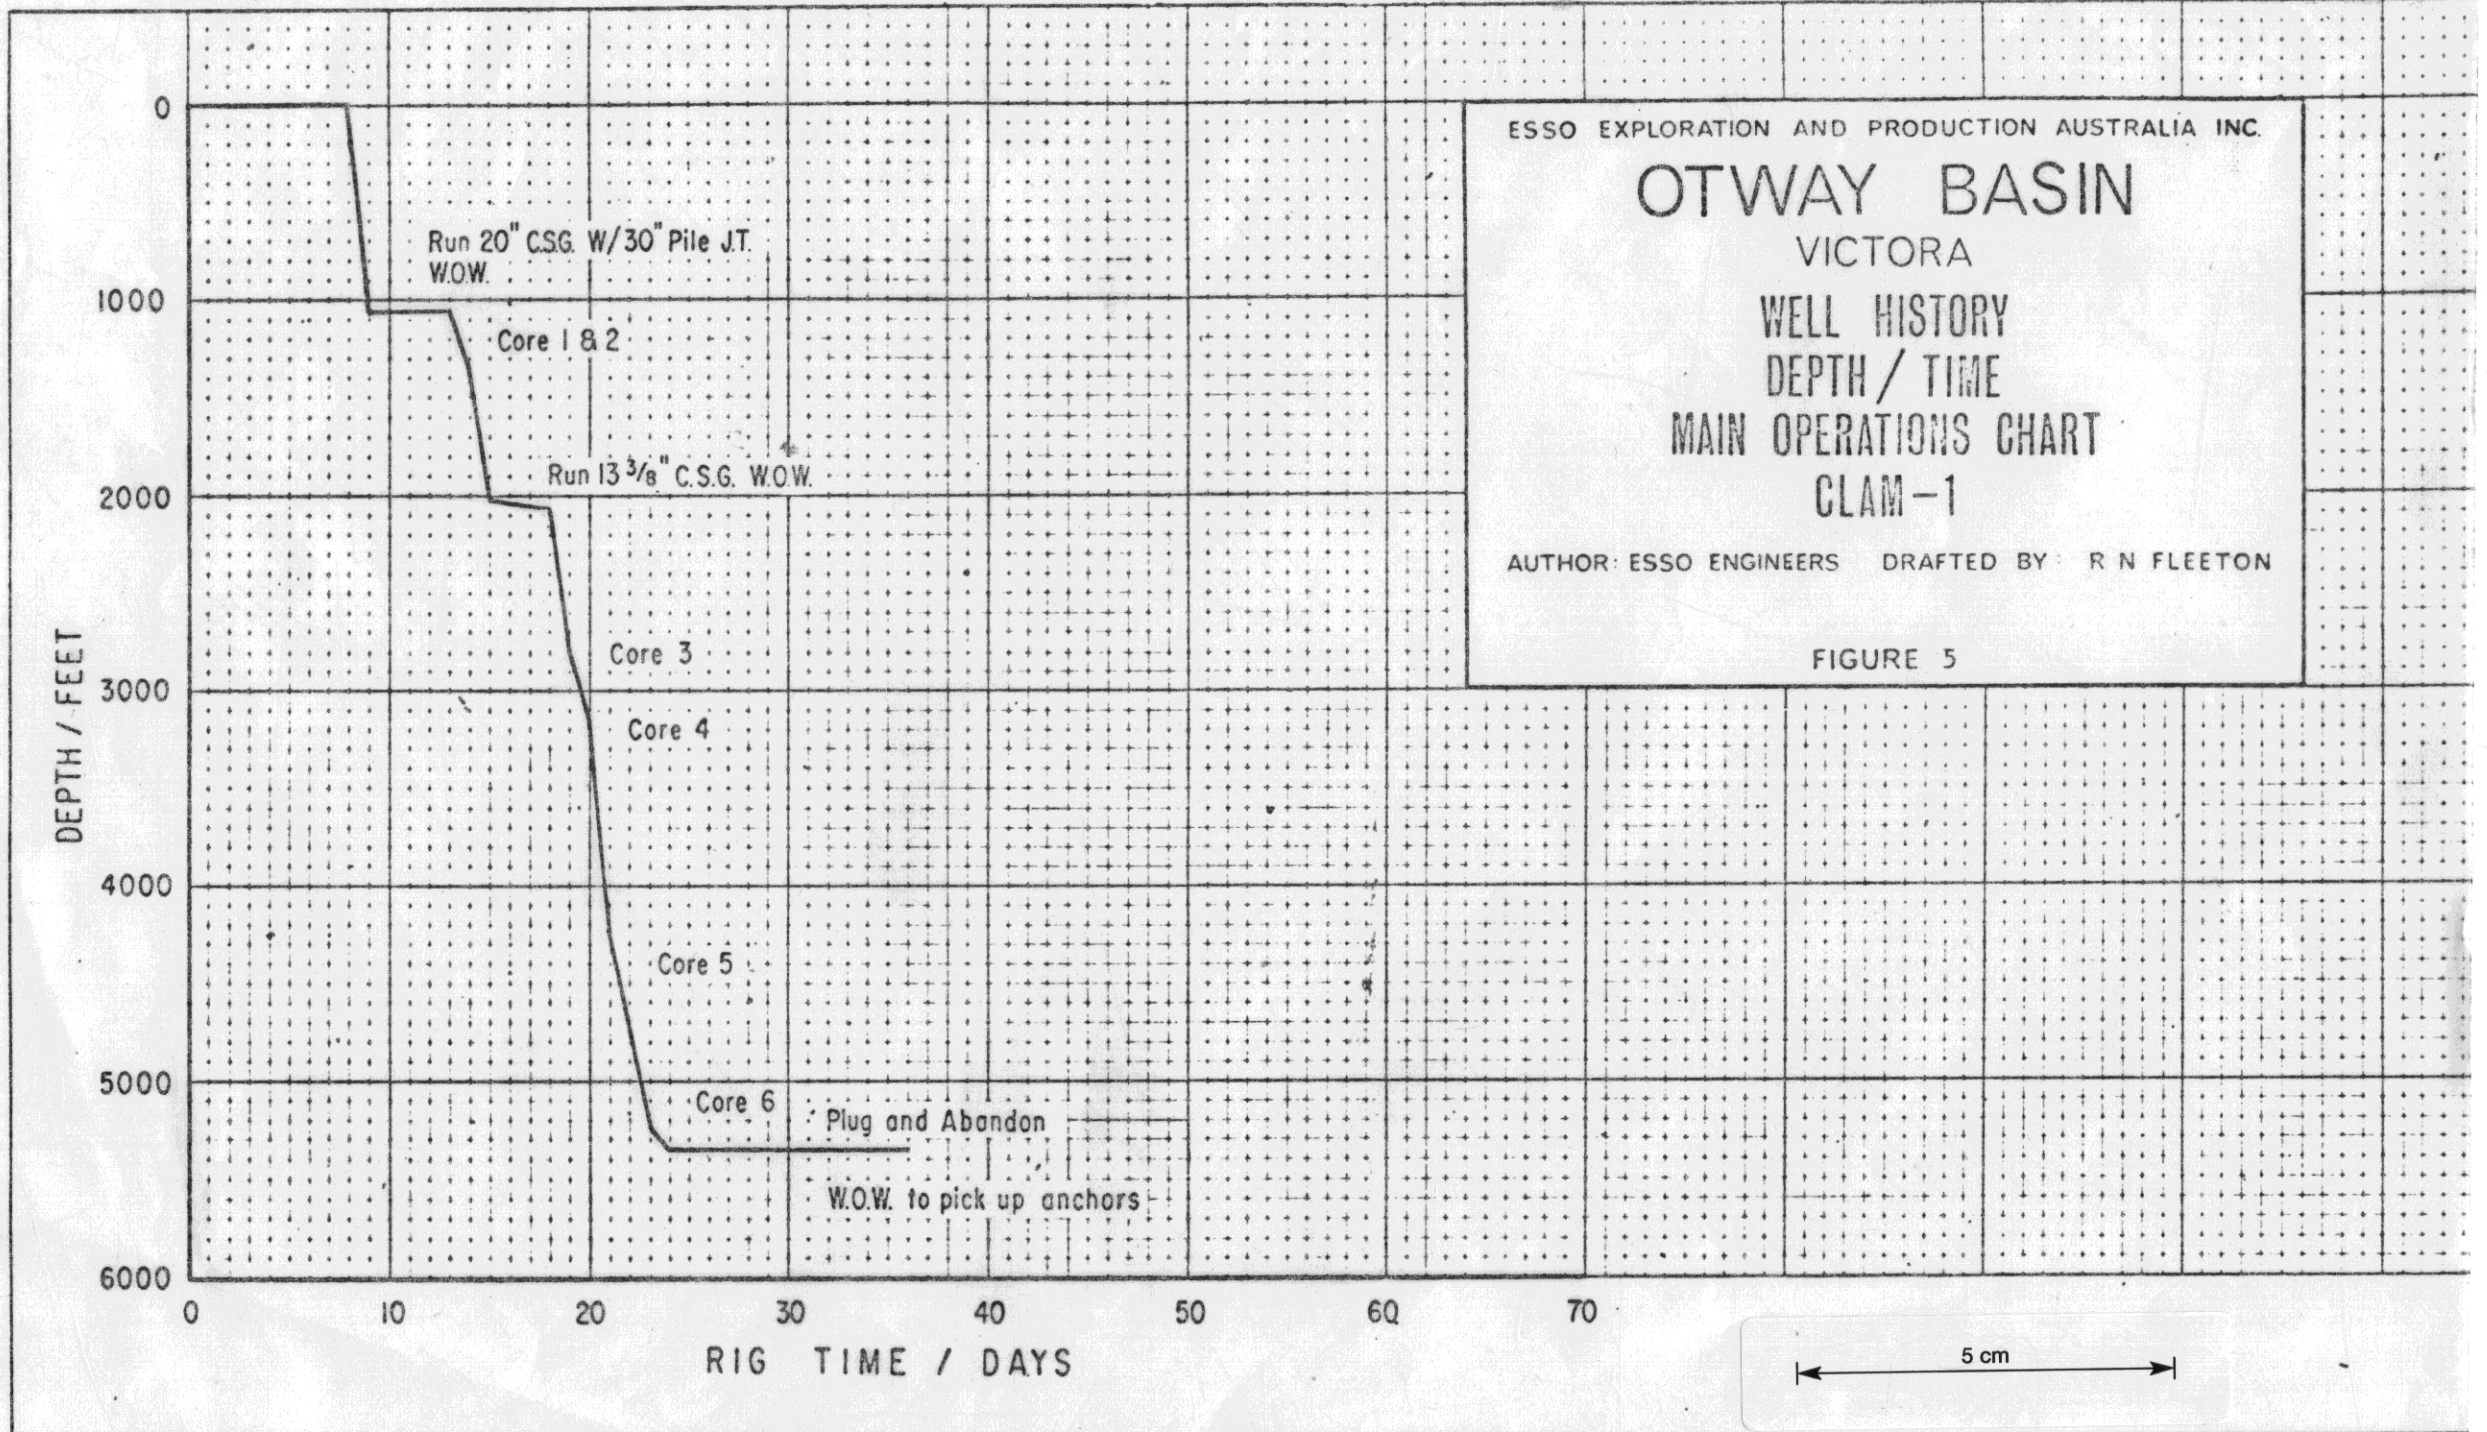

342071

ESSO EXPLORATION AND PRODUCTION AUSTRALIA INC.
OTWAY BASIN
VICTORIA
WELL HISTORY
DEPTH / TIME
MAIN OPERATIONS CHART
CLAM-1
AUTHOR: ESSO ENGINEERS DRAFTED BY: R N FLEETON

FIGURE 5

5 cm