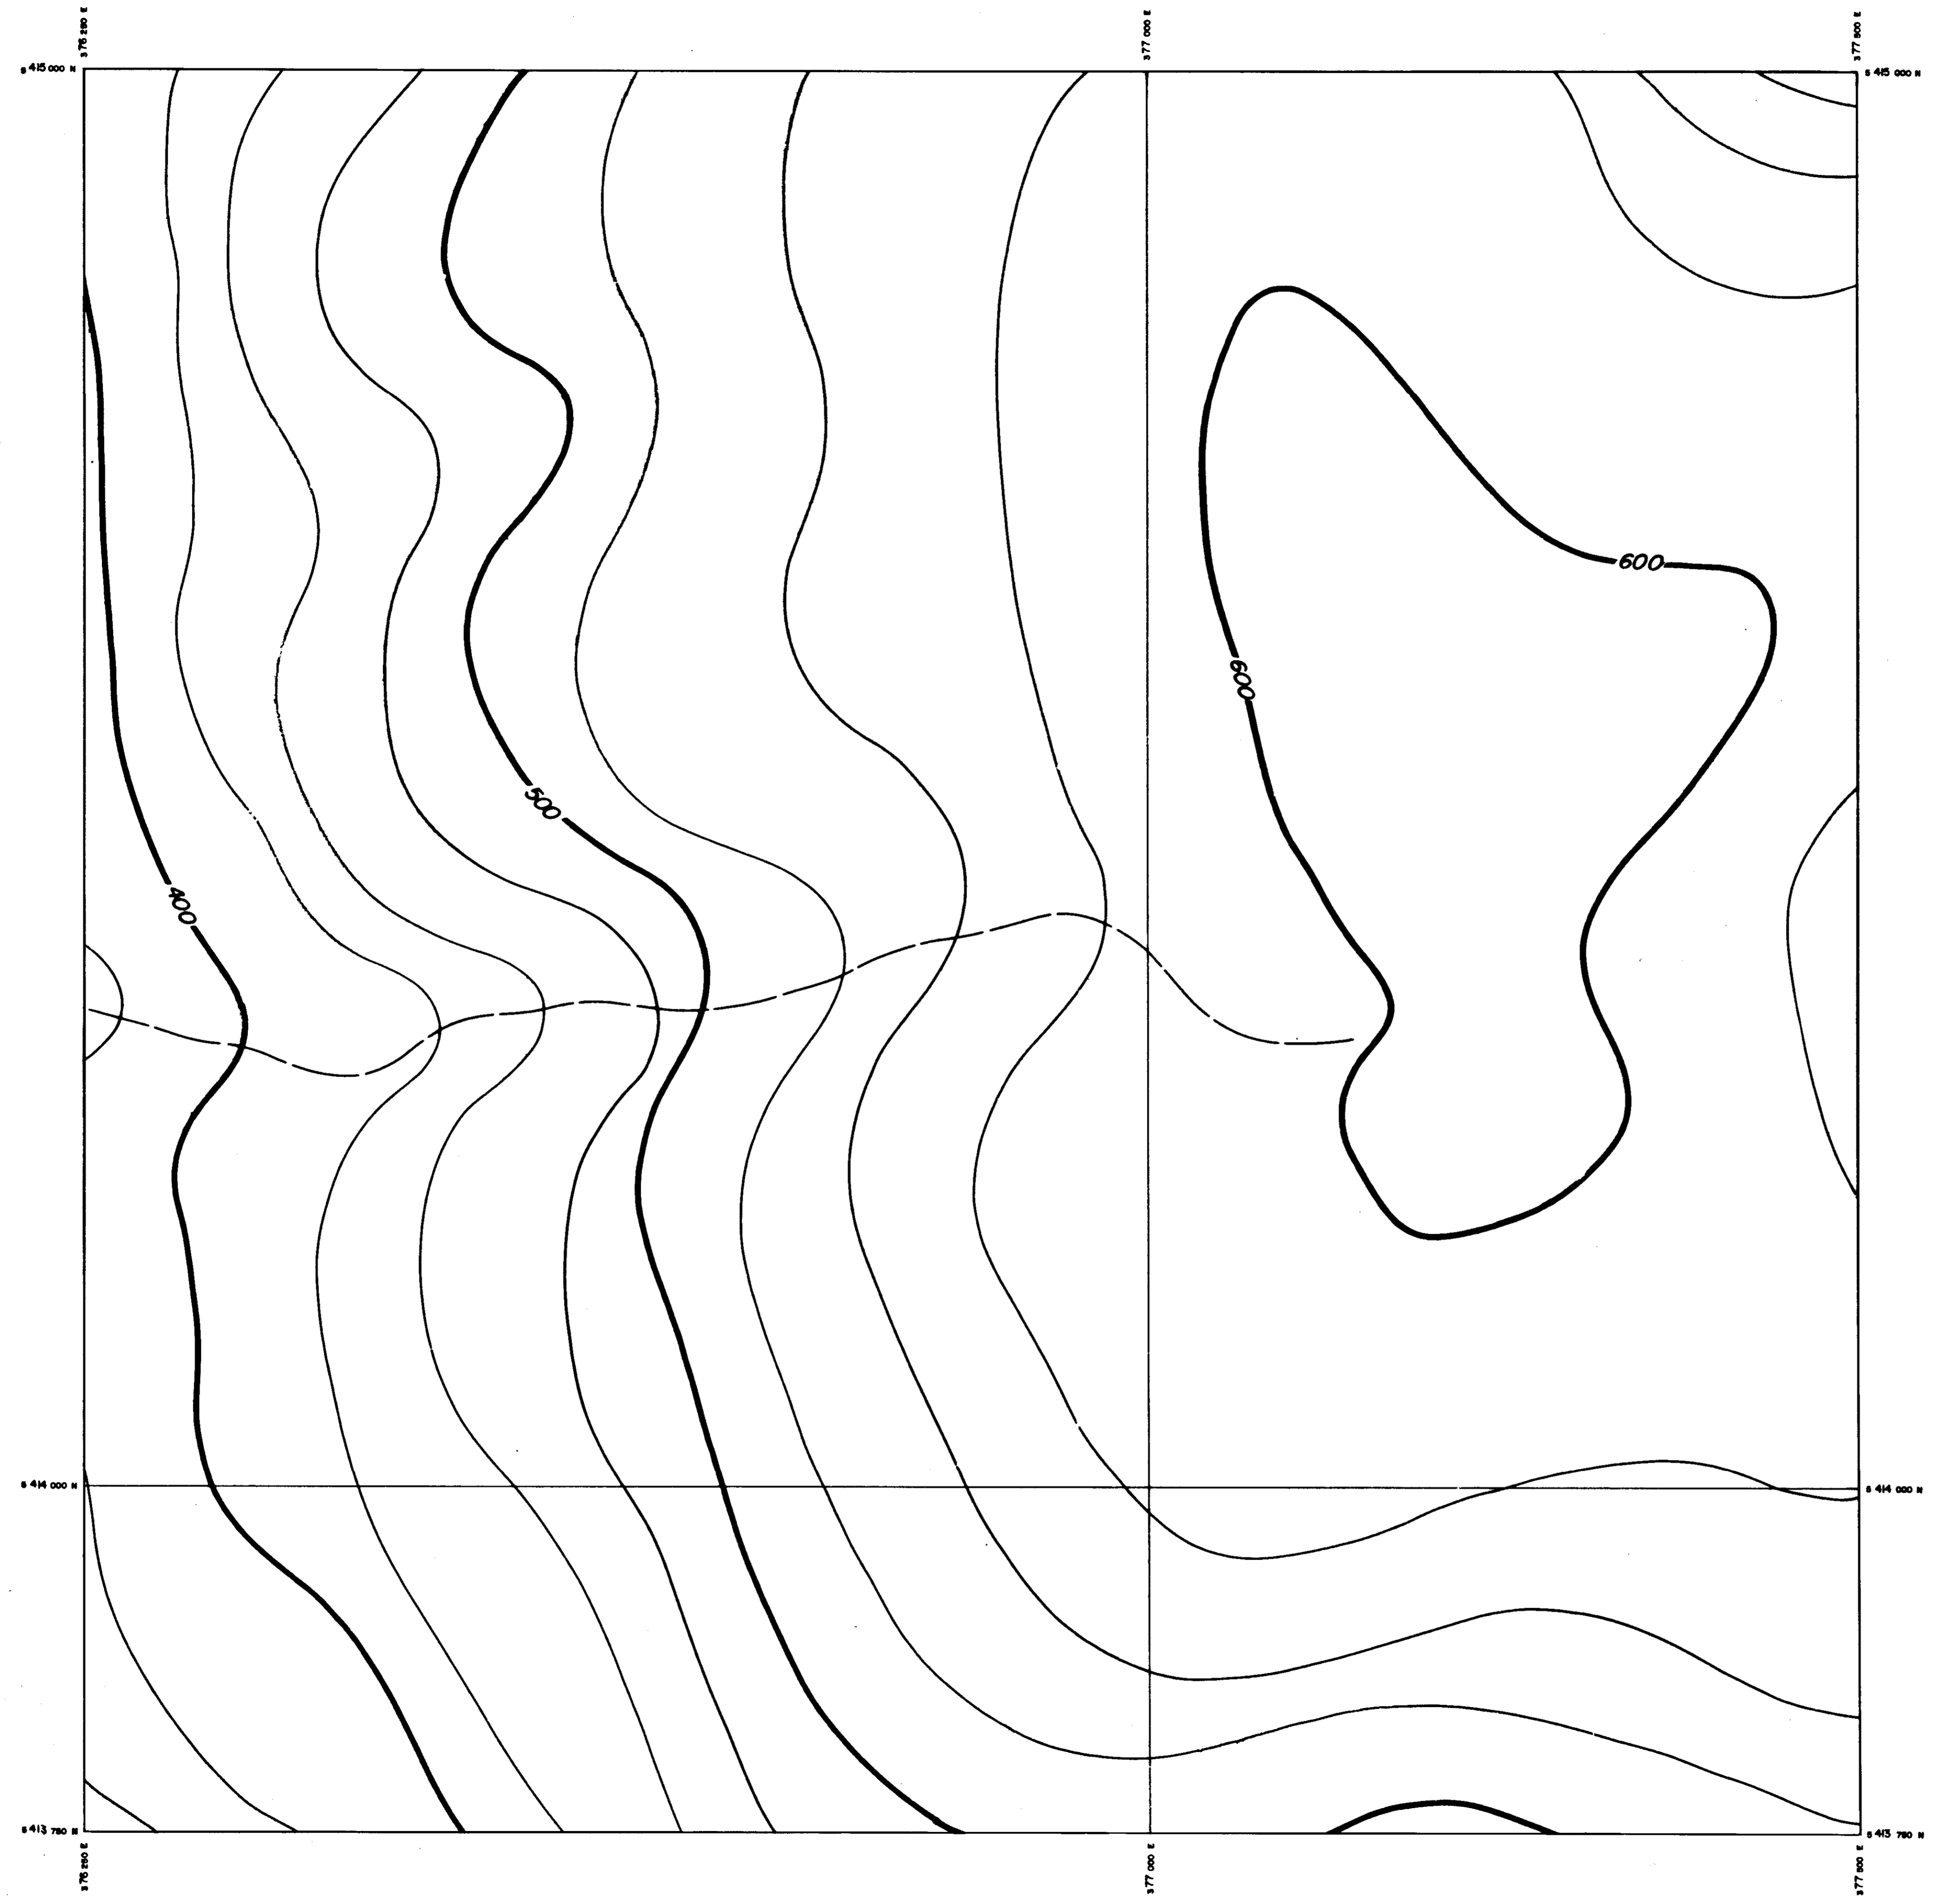

TAS/2/743

5 cm

Contour Interval 25 Metres

Drawn by Kemp Drafting from material supplied by Australian Anglo American Limited.

AUSTRALIAN ANGLo AMERICAN LIMITED

DRAWN
DATE
COMPILED
SCALE