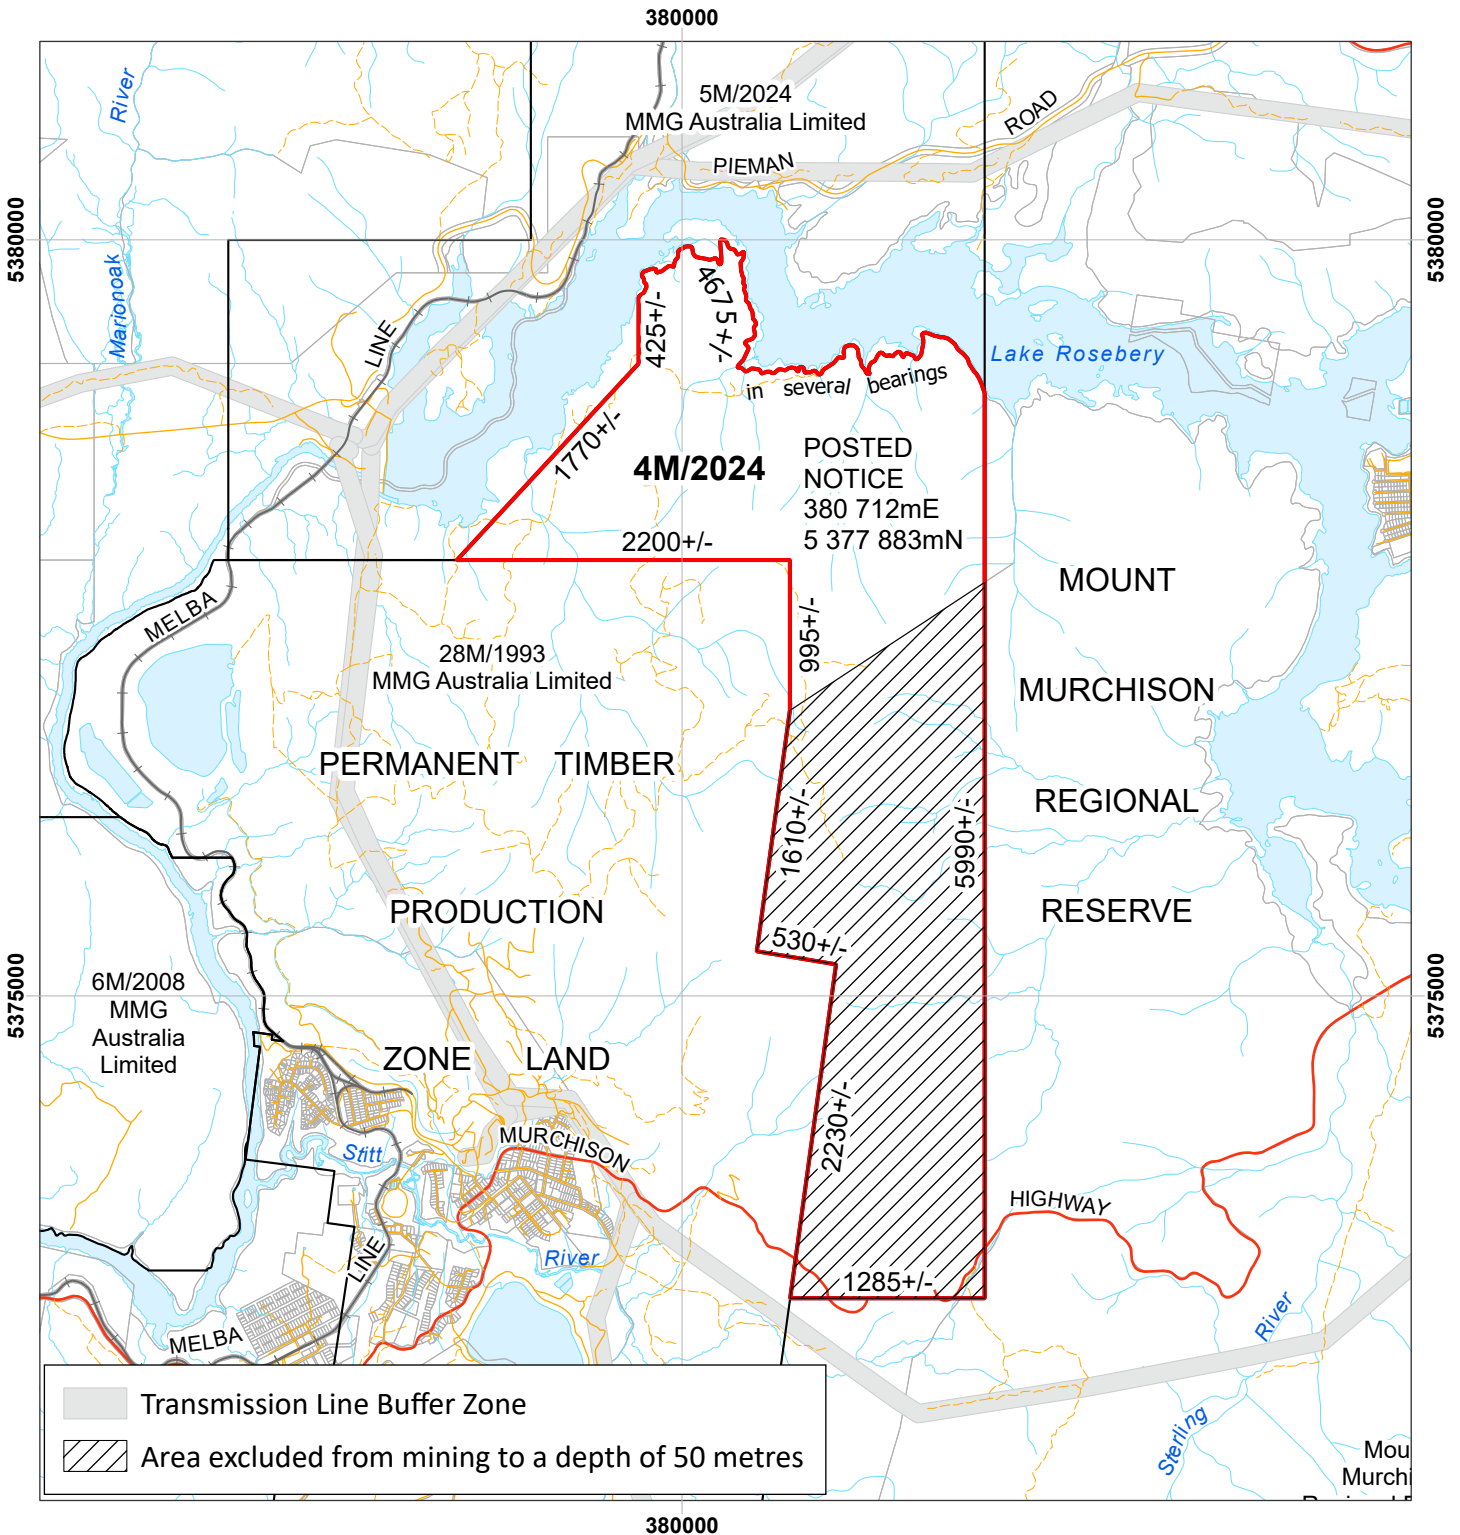

PLAN SUBJECT TO SURVEY

Coordinate Datum - GDA94 MGA Zone 55

MUNICIPALITY:	WEST COAST	SCALE:	1:50,000
VICINITY:	MOUNT BLACK	AREA:	1041 ha
MAP:	ROSEBERY , BLOCK , TULLAH 1:25 000	DATE:	23/06/2026
APPLICANT:	MMG AUSTRALIA LIMITED	4M/2024	
COMPILED FROM:	N/A		

LAND DEMISED